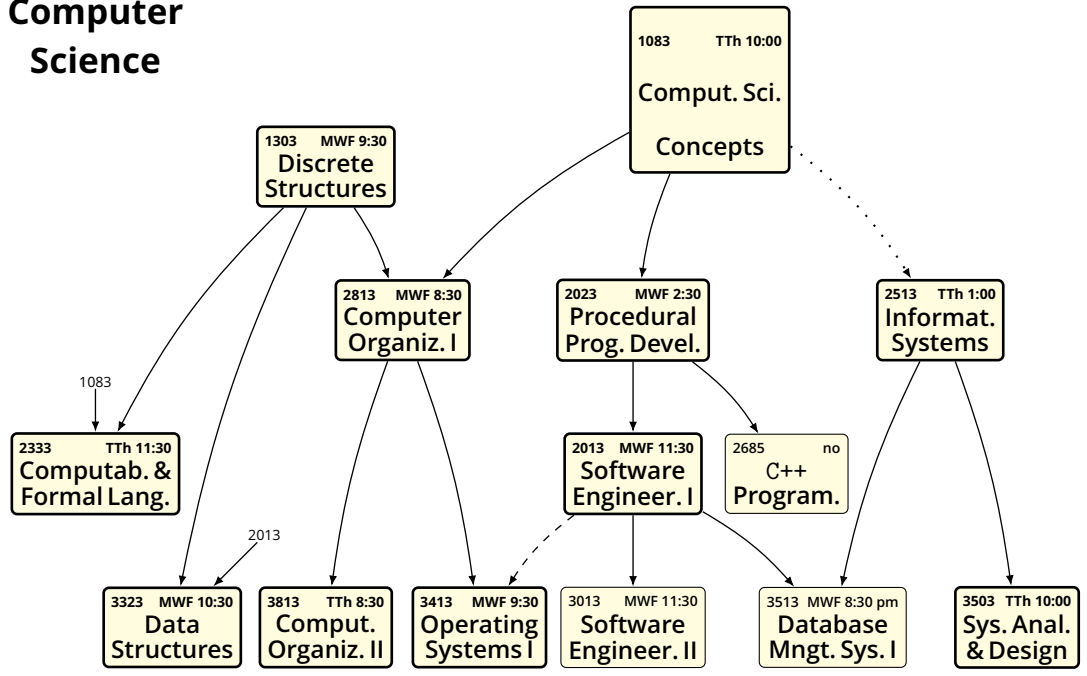

Computer Science

- A solid arrow \longrightarrow indicates a required prerequisite, a dotted arrow $\cdots \rightarrow$ indicates a corequisite (to be taken before or concurrently), and a dashed arrow $--- \rightarrow$ indicates a recommended prerequisite. Core courses are in **bold** boxes; other courses (i.e., options or prerequisites) are in **light** boxes.
- Timetabling abbreviations: M, T, W, Th, F=Mon, Tue, Wed, Thur, Fri, resp.; eve=7:00–9:50 pm; no=not offered.